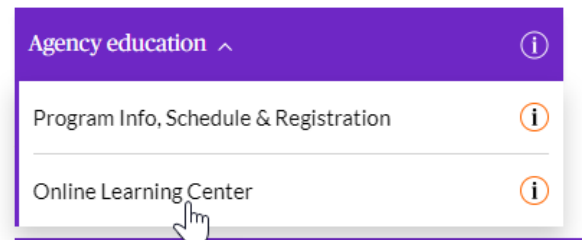

Chubb Agency Education | Online Learning Center

Activate your OLC account and claim your Cornerstone courses

Maximize your educational opportunities as a Chubb agent or broker by activating your Online Learning Center account. As a Cornerstone partner, you can access an additional expanded library of interactive, on-demand programs to aid in your professional development and business growth.

1

Ensure Access to the Chubb Agent portal.

Visit Page

[Agentview.chubb.com](https://agentview.chubb.com)

New to the Chubb Agent Portal? Check out this [User Guide](#) and [Agent FAQ](#)

Welcome to the Chubb Agent Portal

Agents & Brokers

Agents and brokers are vital to Chubb's success. To better assist your growth, we provide a variety of tools, resources and programming to help our agents and brokers succeed.

[Learn more](#)

Chubb news

Chubb Limited to Hold its Fourth Quarter Earnings Conference Call on Wednesday, January 31, 2024

Chubb Report Offers Insight on Mindset of the Wealthy, Their Passions and Protecting What Matters

2

Activate your Online Learning Center (OLC) account. Click on **Agency Education** under the Tools and services section to navigate to the OLC. Initial login will activate your account.

3

Claim your Cornerstone account upgrade by using the form on Chubbeducation.com.

Claim today

<https://chubbeducation.com/cornerstone-access/>

You will only have to request an upgrade once and will be notified by no-reply@northpass.com when complete.

Cornerstone OLC Access Request

Take advantage of your cornerstone benefits today

Online Learning Center

Cornerstone Access Request Form

First Name *

Last Name *

Email Address *

Company / Organization *

Cornerstone Accounts